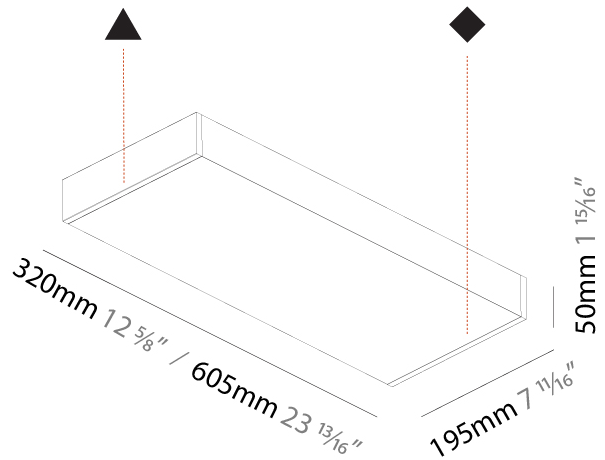

1. To build a product code in our configurator select the specify button on the base model # product page
2. To build a manual product code on this datasheet choose from the options listed below in blue font and add the suffix to the base model #

GENERAL

Series: Speed
Brand: Prolicht
Division: Architectural
Mounting Type: Surface
Mounting Location: Wall
Subcategory: Wall Effect

PHYSICAL

Shape: Rectangle
Length (mm): 605
Length (in): 23 ¹³/₁₆
Height (mm): 50
Depth (mm): 195
Height (in): 1 ¹⁵/₁₆
Depth (in): 7 ¹¹/₁₆
Light Distribution: Indirect
Weight (kg): 4.026
Weight (lbs): 8.876

Fixture Finish: SSR / BKV / CWI / CRY / HAB / UFT / ITA / RUA / FTG / MYG / LOD / PUS / FRO / FUP / KIA / POP / BLS / SPG / MEY / GOH / GUM / CHC / COM / ABZ / JAG / OBR / MOS / ROR

Fixture Material: Extruded Aluminum

ELECTRICAL

Lamp Type: LED (Zhaga Standard)
Input Wattage (W): 50
Total Output Wattage (W): 45.6
Dimming: Tri-Mode (Non-Dimming and Phase Dimming (120Vac only) and 0-10V Dimming)
Driver Included: Yes
Driver Location: Integrated
Driver Type: Constant Current - Universal
Driver Class: Class 2
Input Voltage (V): 120 - 277
Constant Current (mA): 500

LED

Number of LEDs: 4 strips
Color Temperature (°K): 3000 / 3500 / 4000
Max. Delivered Lumen (lm): 6610 / 6899 / 7040
CRI: >80 CRI
Lamp Life (hrs): 50000

OPTICAL

RATINGS AND CERTIFICATIONS

Certified By: Certified for North American Standards
IP rating: IP20